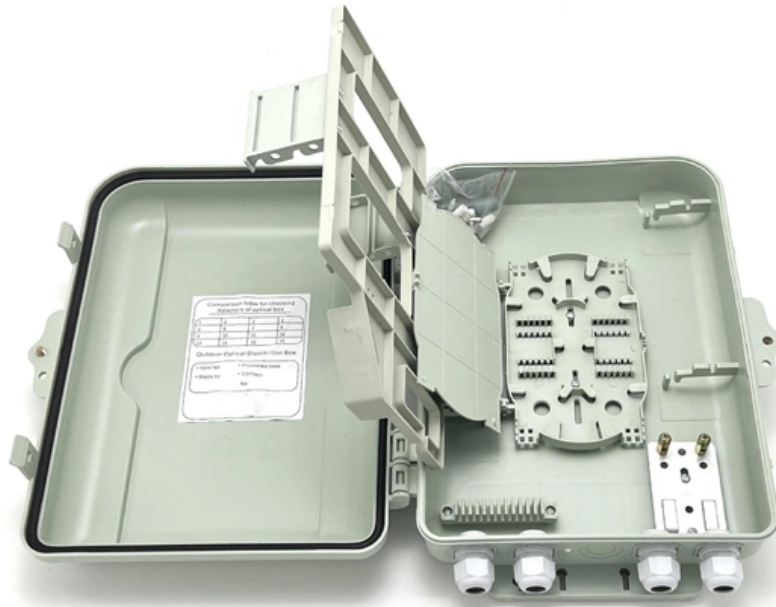

Surveillance pole with power distribution box

Surveillance pole with power distribution box

Pole Mount CCTV Camera Junction Box for 360° Coverage

Designed for multi-camera setups, this pole mount CCTV camera junction box product is ideal for surveillance installations where 360° coverage is needed from a single mounting point.

Smart Surveillance Box with Backup Power - Model 02

Introducing the Smart Surveillance Box with Backup Power Model 02, a state-of-the-art outdoor solution designed for a variety of monitoring applications. This

Pole Mounted Electrical Bo

An ArmorLogix electrical pole box is ideal for all applications that house power distribution systems and need remote enclosures, including the following sectors:

Security Surveillance , Pole Mount Junction Box, Security Enclosure

Electrical Pole Box , Pole-Mounted Junction Box

Durable, weatherproof pole-mounted junction boxes for safe and secure electrical connections. Ideal for outdoor utility and telecom installations.

IP65 Pole Mount CCTV Monitoring Enclosure Box Surveillance