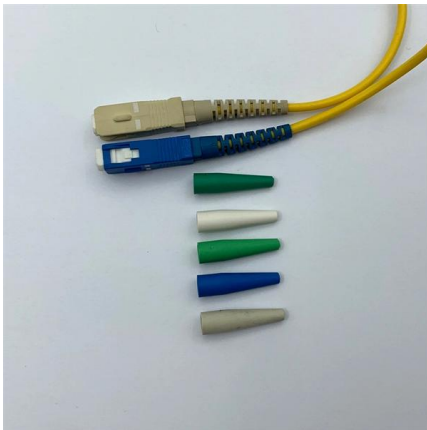

Portable Power Distribution Units & Boxes, LEX Products

Portable Power Distribution Boxes: PowerHOUSE (TM) & PowerRACK (TM) Lex Products offers a full range of portable power distribution boxes