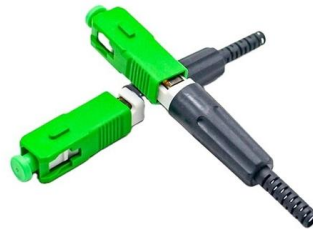

Pole-Mount Electrical Enclosures - Secure Weatherproof Boxes for

Engineered for durability and easy field installation, these enclosures are ideal for utility poles, lighting systems, surveillance, solar controls, telecom, and agricultural applications.

Pole Mount Enclosures & Boxes , Polycase

Mounting equipment on power poles is a frequent practice in many applications involving outdoor electrical wiring. Power distribution boxes are one obvious