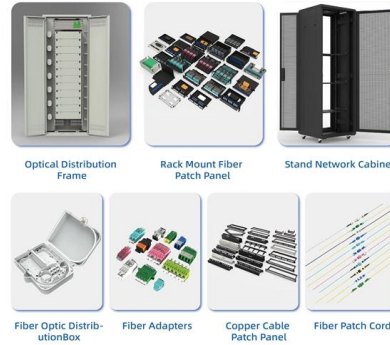

VideoSecu 18 Channel Port Output 12V DC PTC Fuse

VideoSecu 18 Channel Port Output 12V DC PTC Fuse Distributed Power Supply Box for Security Cameras CCTV Home Surveillance System C52

An Extensive Library of Self-Developed Products