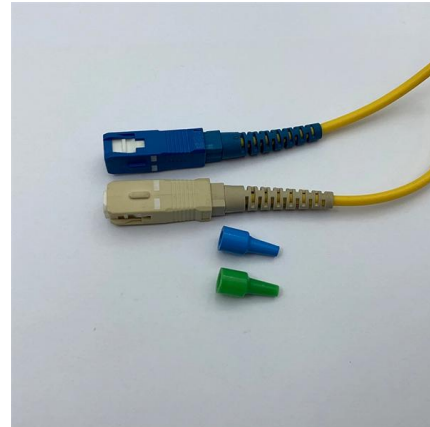

Electrical Pole Box , Pole-Mounted Junction Box

Smart City Pole Mounted Junction Box Arham Pole mount JB / Enclosure System offers integrated smart cabinets for Smart City Projects, Safe City Projects, City

Outdoor CCTV Video Surveillance Power Distribution Box IP65 Metal

Ensure optimal circuit protection with our certified power distribution boxes, designed for commercial and industrial use. Featuring IP65 waterproof enclosures, modular DIN-rail design, and fire-resistant

IP65 Pole Mount CCTV Monitoring Enclosure Box Surveillance Distribution

Key attributes External Size 300*400*150mm Material 201 Stainless Steel IP level IP65 Type Distribution Box Place of Origin Guangdong, China Model Number Snake Brand Name YC Surface Treatment