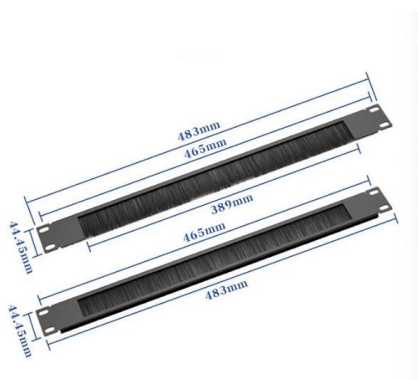

Surface Mount Electrical Boxes & Wall Mount

Shop surface mount electrical boxes and wall mount enclosures available in a wide variety of sizes and styles. Flanged aluminum, polycarbonate, or ABS!