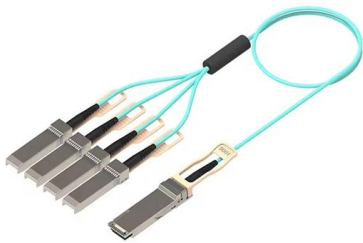

Surface-mounted electrical box in wall

Surface-mounted electrical box in wall

Best Surface Electrical Boxes of 2026

Surface-mounted wiring, also known as electrical raceways, are wires that run across walls (and are already connected to electrical boxes behind the

Baluue Surface Mount Outlet Box, Single Gang ABS Electrical Box for Wall Surface Switch & Receptacle Junction Outlet Boxes Extender for Brick, Masonry, Drywall

Surface Mount Electrical Boxes & Easy Setup Wall Mount Boxes

Shop surface mount electrical boxes and wall mount enclosures for fast setup and easy circuit access. Available in various sizes, styles and material.

In-wall/Surface-mount Electrical Boxes at Lowes

They're installed within walls, ceilings and other surfaces to help support organized and code-aligned electrical setups. Available in different shapes and sizes,

Surface-Mount Electrical Box and Conduit Layout

When installing surface-mounted Electrical Metallic Tubing--a type of conduit--you want things to look neat. California electrician CJ Nielsen has some tips to make