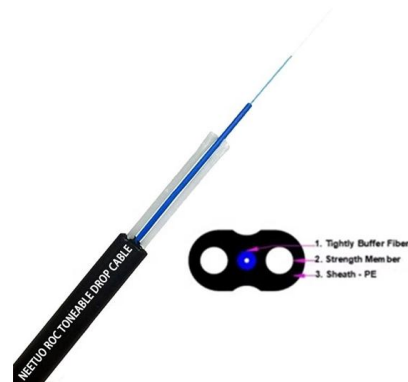

Surface-mount Exterior Electrical Boxes at Lowes

Electrical Boxes for Secure Wiring and Installations Electrical boxes are used to house and protect wiring connections for outlets, switches and fixtures throughout

Recessed vs Surface Mount Weatherproof Electrical Box:

Choosing between a surface mount vs. recessed weatherproof electrical box? Our guide compares installation, looks, and maintenance to help you decide.