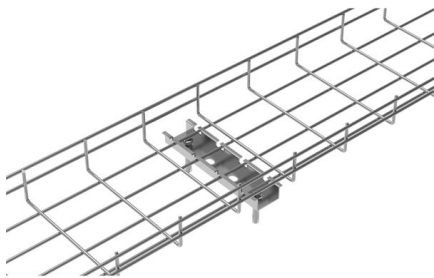

Metal Surface Mount Wall Boxes , Sockets & Switches

Our metal wall boxes are finished to match our faceplates which gives you an authentic look when mounting electrical accessories on the surface. Most other