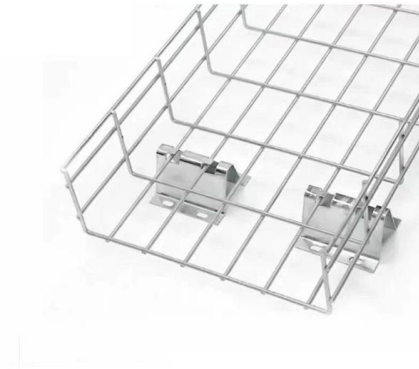

Surface Mount Distribution Boxes , MAKEL

You can check our Surface Mount Distribution Boxes products from this page.

Modular Surface Mounted Distribution Boxes

Modular Comfort in Your Living Spaces Home Products Distribution Boxes Panasonic Surface and Flush Mounted Distribution Boxes Modular Surface Mounted Distribution Boxes Filter

Surface-mounted sealed , unsealed installation

Surface-mounted sealed and unsealed distribution boxes are an essential element of electrical installation, guaranteeing connection safety, convenient access, and

Royu Surface Mounted Type Thermoplastic distribution Box

Royu Surface Mounted Type Thermoplastic distribution Box Polycarbonate (Door and Panel) ABS Material (Body) item Code RDB-4S RDB-6S RDB-8S RDB-12S

xComfort Compact Distribution Boxes

KLV energy compact distribution boxes now provides even more flexibility. The family is complemented thanks to new 5-row flush-mounted and hollow-wall distribution boards with up to 60 modules plus 10