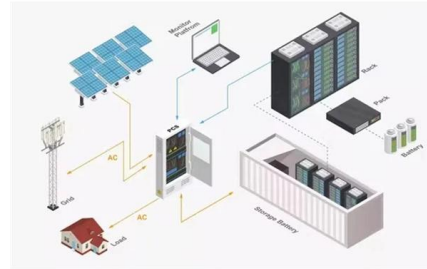

Steelbox surface-mounted metal distribution boards ensure safety and reliability for electrical applications. Models from 72 to 198 elements. Solutions for both large and small electrical

Find Surface Type Distribution Box at Great Prices Online , Lazada

Tools & Home Improvement for Sale - Shop Surface Type Distribution Box with best deals at Lazada PH Lowest Prices Vouchers Cash on Delivery Easy Shopping!

Surface Mounted Distribution Box

Surface Mounted Distribution Box Description: Surface Mounted Distribution Box is suitable for distribution control of modern buildings, such as large

Surface Mount Distribution Boxes , MAKEL

You can check our Surface Mount Distribution Boxes products from this page.

Modular Surface Mounted Distribution Boxes

Modular Comfort in Your Living Spaces Home Products Distribution Boxes Panasonic Surface and Flush Mounted Distribution Boxes Modular Surface Mounted Distribution Boxes Filter

Surface-mounted sealed , unsealed installation

Surface-mounted sealed and unsealed distribution boxes are an essential element of electrical installation, guaranteeing connection safety, convenient access, and