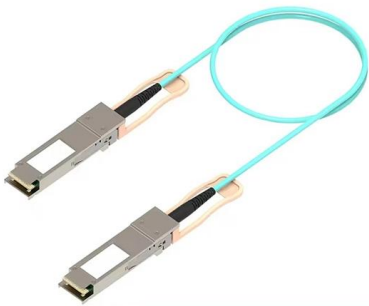

Surface Mount Distribution Boxes , MAKEL

You can check our Surface Mount Distribution Boxes products from this page.