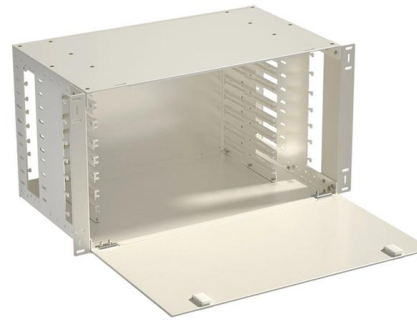

Customs Ruling NY N309157

NY N309157 Feb 04, 2020 Type : Classification o
HTSUS : 9403.20.0075; 9403.90.8041
CLA-2-94:OT:RR:NC:N4:433 Marissa Montilla
MRack Storage Systems LLC. 1520 Plaza Verde El
Paso,

HS Code for Steel Rack Components , FreightAmigo

Discover essential HS codes for steel rack components to ensure seamless customs clearance & compliance in global trade. Learn classification tips, avoid pitfalls, and streamline

ROXTEC CABLE RACK SYSTEM

EN Use the Roxtec cable rack system to manage, support and keep cables in place. The system is designed to provide a stable and durable structure for numerous challenging applications - and to