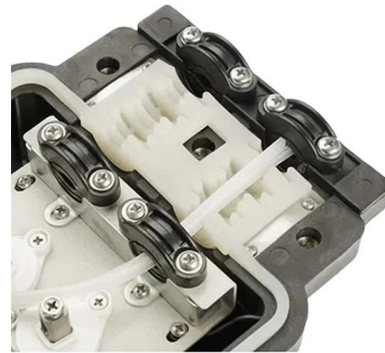

Single Tube Steel Structure Telecommunication Tower for Wifi & FM

Single Tube Steel Structure Telecommunication Tower for Wifi & FM Radio Antenna Mast Tower Accessory No reviews yet Hebei General Microwave Tower Co., Ltd. Custom Manufacturer

The Complete Guide to Monopole Towers: Benefits & Uses

Discover everything you need to know about mono pole towers--including their key benefits, common uses, and why they're ideal for

Single Pole Tower Durable and Reliable for Your Needs

Our Single Pole Towers are designed to provide compact and efficient support for power transmission lines, telecommunication networks, and other utility