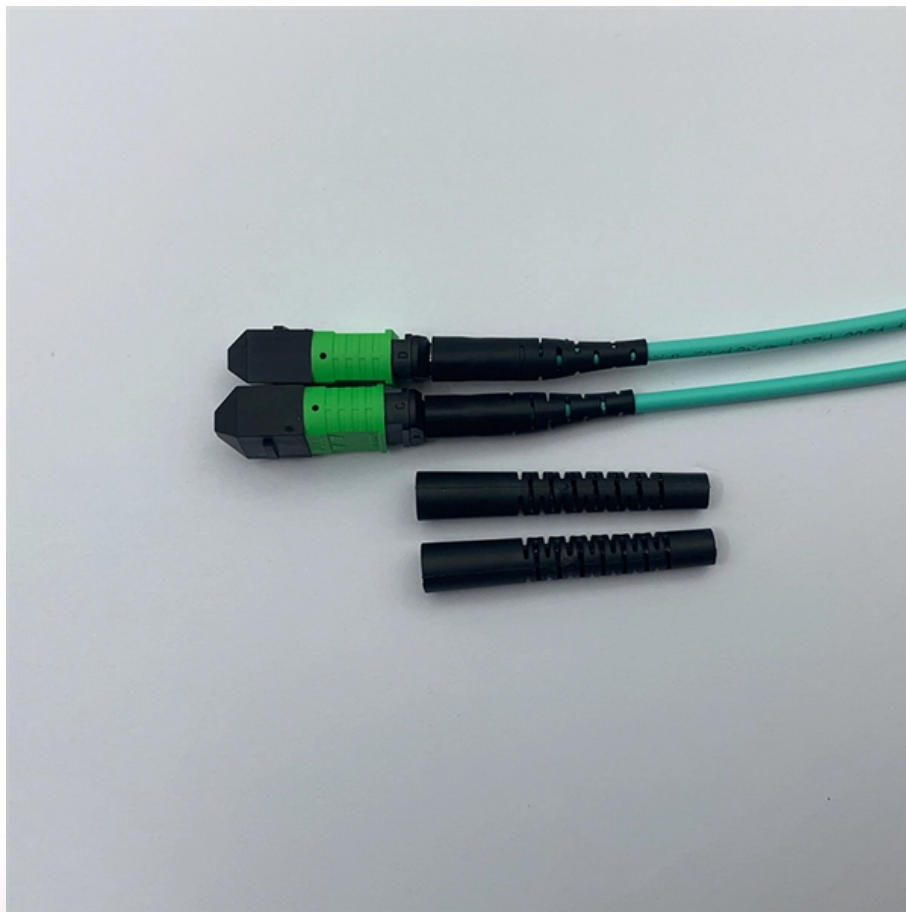

State-owned enterprise telecommunications tower single-tube tower