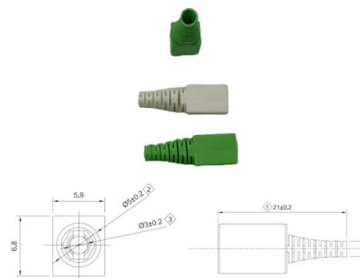

standard single tube tower for telecom

Product Home Products Leading products: Tree tower for telecom, highway gantry frame standard single tube tower for telecom

A general vibration control method for single tube communication tower

Semantic Scholar extracted view of "A general vibration control method for single tube communication tower using track-type tuned mass damper and liquid echo state network" by

Single circuit monopole transmission line tower

Monopole Communication Towers,Telecommunication Monopole Towers

These towers are typically constructed as single-pole structures with a height of 35 meters to accommodate the required equipment for wireless communication, microwave links, and other

Self supporting tower usually is 3leg of 4leg tower, and its material is steel pipe or angle steel.As for the connection, tubular tower is connected by flange, and angle steel tower is connected

Contact Us