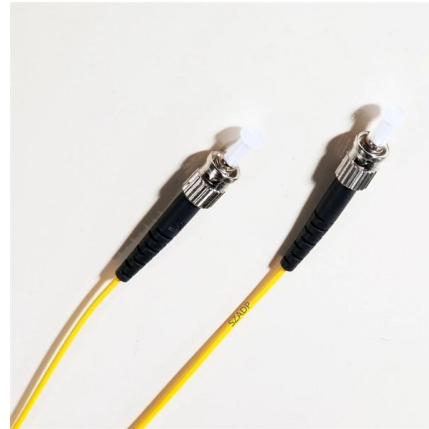

Semantic Scholar extracted view of "A general vibration control method for single tube communication tower using track-type tuned mass damper and liquid echo state network" by

Single circuit monopole transmission line tower

Monopole Communication Towers, Telecommunication Monopole Towers

Telecommunication monopole tower is one of the most popular tower types, single-pole design offers simplicity, strong, cost-effective mounting structure. Order quickly!

Professional Transmission Tower Steel Pole (single)

It is single self-supporting pole, widely used in power transmission line or telecom project. Based on the number of segments, this monopole towers are classified