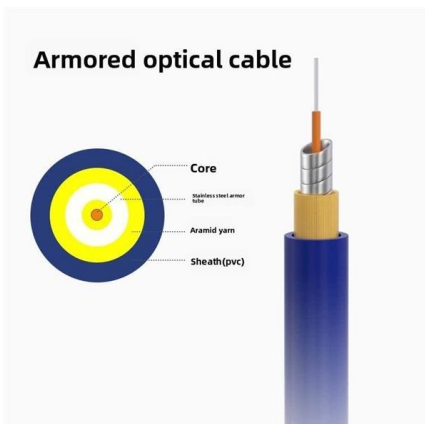

Telecom Tower Market Size, Competitors & Forecast to

The Telecom Tower Market, valued at USD 4.93M in 2024, is projected to reach USD 5.9M by 2033, growing at a 2% CAGR.