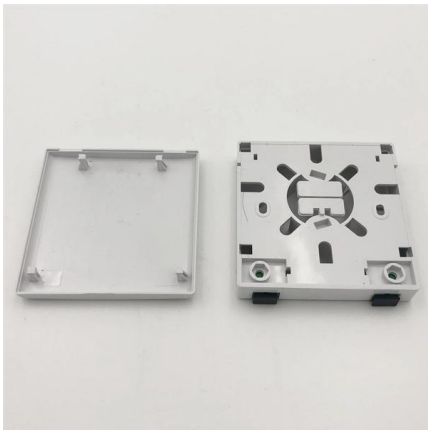

Monopole Communication Towers, Telecommunication Monopole Towers

Telecommunication monopole tower is one of the most popular tower types, single-pole design offers simplicity, strong, cost-effective mounting structure. Order quickly!

Professional Transmission Tower Steel Pole (single)

It is single self-supporting pole, widely used in power transmission line or telecom project. Based on the number of segments, this monopole towers are classified

Communication tower consists of tower body, platform, lightning rod, ladder, antenna support and other steel components, and by hot galvanized anti-corrosion

Steel Single Tube Pipe Monopole Telecommunication Cell Phone

Self supporting tower usually is 3leg of 4leg tower, and its material is steel pipe or angle steel.As for the connection, tubular tower is connected by flange, and angle steel tower is connected

Contact Us