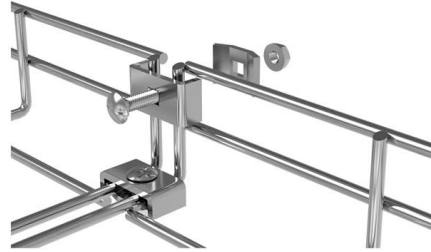

LASNEK offers durable stainless steel cable trays in the UK. Our trays are designed to provide efficient cable management solutions, ensuring the safety and organisation of your wiring systems.

High-Quality Cable Tray Systems , Light, Medium

Explore our premium cable tray systems at Direct Channel. Available in light, medium, and heavy-duty options, with pre-galvanized & hot-dipped finishes.

Electrical Containment Systems

Electrical containment systems including cable racking & trays, conduits and trunking discreet and safe from EPD Electrical.

Usage of Stainless Steel Cable Tray in Different Industries

Whether you're managing miles of cables in a power plant or organizing Ethernet cords in a data center, a well-chosen cable tray ensures

Aluminium Cable Trays for Data Center Infrastructure

Aluminium cable trays are strong enough for high-capacity data centres. They are designed to support the heavy load of various cables, including power and data cables while

SS Cable Trays Applications in Power Distributions