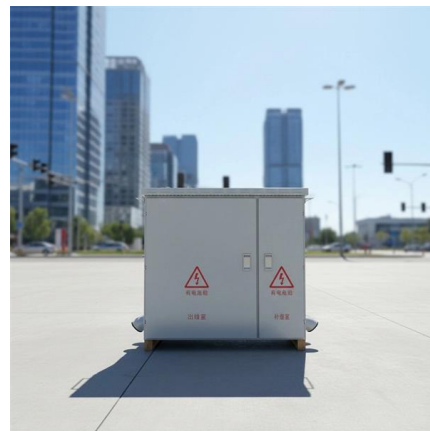

Stainless Cable Tray , Long Lasting Cable Management

Stainless cable trays are designed for secure and organised cable support in industrial and commercial environments. Made from high-quality stainless steel,