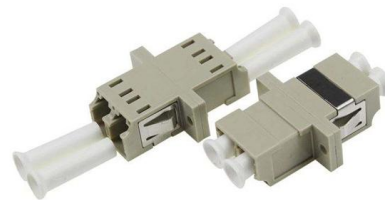

Different Types of Stainless Steel Cable Management

Stainless steel cable management trays offer a combination of strength, durability, and versatility, making them an essential component in