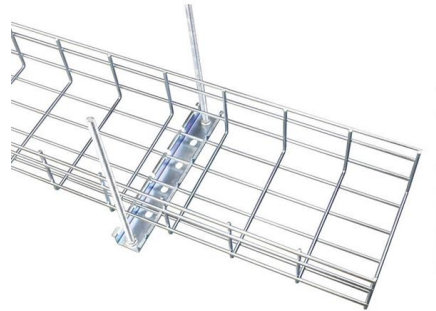

Stainless steel cable management trays offer a combination of strength, durability, and versatility, making them an essential component in

Stainless Steel Cable Tray Straight Sections -- KABLE

Achieve a clean, professional cable management system with the Kable Kontrol® Stainless Steel Cable Tray Straight Sections. Constructed from high-quality 304

Kable Kontrol Stainless Steel Cable Tray Bulk Pack - 10

Kable Kontrol's high-quality stainless steel cable tray straight sections and accessories are the ideal solution for your cable management needs. Designed

Stainless Steel Cable Tray Straight Sections and

Achieve a clean, professional cable management system with the Kable Kontrol® Stainless Steel Cable Tray Straight Sections. Constructed from high-quality 304