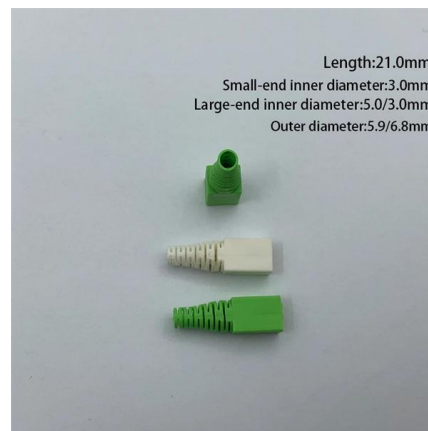

dayu-stainless-steel-cable-tray-factory Distributor

All suppliers for dayu-stainless-steel-cable-tray-factory Distributor Find wholesalers and contact them directly B2B marketplace Find companies now!