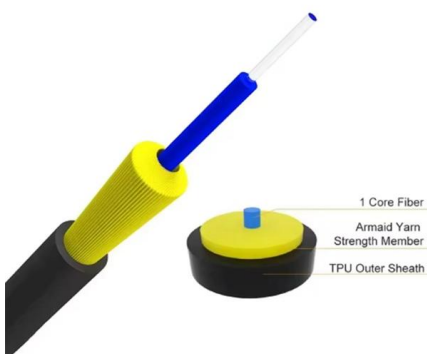

Top 50 Cable Tray Manufacturers in the US

They prioritize continuous process improvement to meet customer and regulatory requirements. They employ 11-50 people with 17 associated