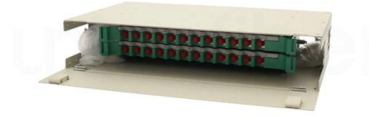

Andorra professional steel cable tray prices Germany

All Companies and suppliers for andorra-professional-steel-cable-tray-prices Find wholesalers and contact them directly Leading B2B marketplace Find companies now!