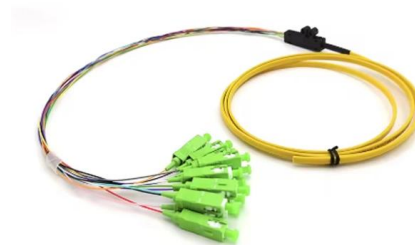

Cable Tray Fitting, Cable Tray Clamp/Guide, Stainless

Shop Cable Tray Fitting, Cable Tray Clamp/Guide, Stainless Steel, 2-1/4 In L, 1 Pair Pair By B-Line (Eaton) (9SS6-1205) At Graybar, Your Trusted Resource For

SUPPORTS DIN RAIL INSTALLATION

Cable Tray Clamp, Hold Down, 316 Stainless Steel

Description CI Tray; Cable; Hold Down; 316 Stainless Steel Designed to secure cable tray to support system Single type Hardware included Design load: 800 lb/pair Application: For vertical use

Cable Tray Supports & Clamps

These special heavy duty tray hold down cable tray clamps and expansion guides are ideal for fastening tray to C-Channels and beams, such as those found on bridges.

Cablofil COTJS6 316L Stainless Steel Cable Tray Divider Connector

316L stainless steel divider connector for secure mounting of separation plates to cable trays. Screw-fixed design provides rigid, corrosion-resistant installation for demanding and industrial

Cablofil Hold Down Clamp for Basket Tray Stainless