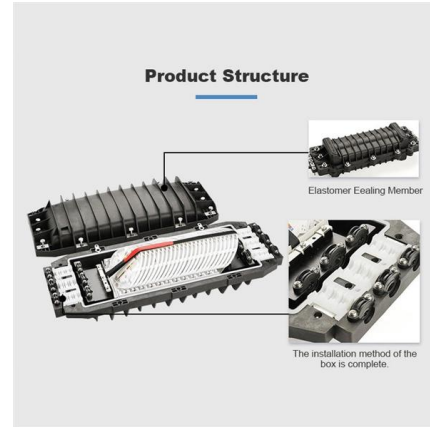

Combination Hold Down / Expansion Guide Clamp,

Overview Combination Hold Down / Expansion Guide Clamp, Stainless Steel Cable trays are mechanical support systems that provide a rigid structural system for

Cable Tray Fitting, Cable Tray Clamp/Guide, Stainless

Shop Cable Tray Fitting, Cable Tray Clamp/Guide, Stainless Steel, 2-1/4 In L, 1 Pair Pair By B-Line (Eaton) (9SS6-1205) At Graybar, Your Trusted Resource For

SUPPORTS DIN RAIL INSTALLATION

Cable Tray Clamp, Hold Down, 316 Stainless Steel

Description CI Tray; Cable; Hold Down; 316 Stainless Steel Designed to secure cable tray to support system Single type Hardware included Design load: 800 lb/pair Application: For vertical use

316L stainless steel divider connector for secure mounting of separation plates to cable trays. Screw-fixed design provides rigid, corrosion-resistant installation for demanding and industrial

Cablofil Hold Down Clamp for Basket Tray Stainless