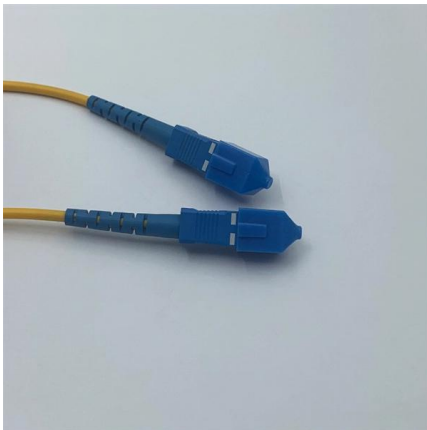

Corrosion-Resistant Stainless Steel Formable Cable Trays and Fittings These are the most corrosion-resistant tray systems we offer for routing cable and hose in

Cable Tray Clips , McMaster-Carr

Corrosion-Resistant Stainless Steel Formable Cable Trays and Fittings These are the most corrosion-resistant tray systems we offer for routing cable and hose in