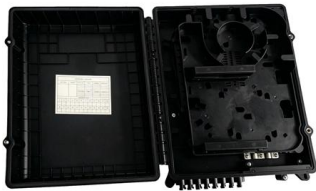

Telecom Distribution Box , Best Prices & Suppliers in Sri

Get high-quality telecom distribution boxes for structured cabling and efficient telecom network management.

DISTRIBUTED PV GENERATION + ESS