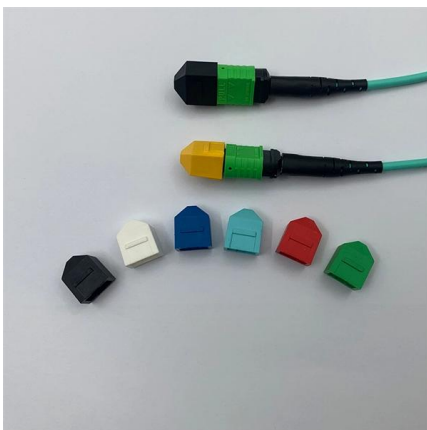

Fixed frame, simple structure, and easy to install. It is applicable for special waterproof, dustproof and corro-sion-proof locations. Material of the Product. Box

How to Wire 3-Phase, 400V Distribution Board? IEC