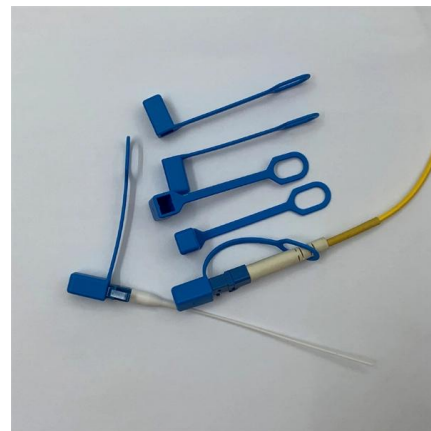

How to wire 3 phase distribution board , three phase DB box , Wiring

This video about How to wire 3 phase distribution board , three phase DB box , Wiring diagram Sinhala. 3 Phase Line Wiring Installation Single Phase Line In House , House wiring.