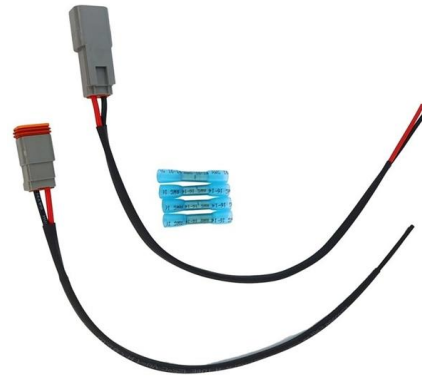

### Switches

BDCOM S2510-C Ethernet Switch - 8 GE TX + 2 GE SFP Ports Upgrade your network infrastructure with the BDCOM S2510-C, a compact and powerful Layer

### Wire ACL Kelani - Surplus

- 1.44 Wire Orange 1.13 1mm - 7250.00 7/0.53
- ACL Wire 1.5mm Single - Rs 14000 7/0.53
- Orange Wire 1.5mm Single - Rs 14000 7/0.53
- Twin ACL 1.5mm - Rs

### TP-LINK SG2210MP OMADA 10 PORT GIGABIT SMART SWITCH

Buy TP-Link SG2210MP Omada 10-Port Gigabit Smart Switch with 8 PoE+ ports and 150W power budget. Best price in Sri Lanka at sense.lk.