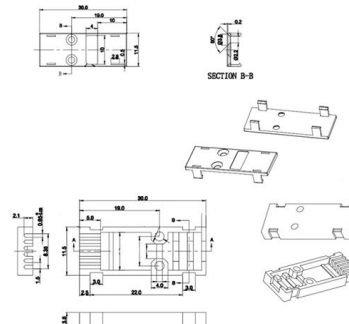

TP-Link JetStream 8-Port 10GE SFP+ L2+ Managed

Build and expand your lightning-fast network with TP-Link TL-SX3008F--a fully managed switch with full 8-port 10G fiber ports and 160 Gbps switching capacity.