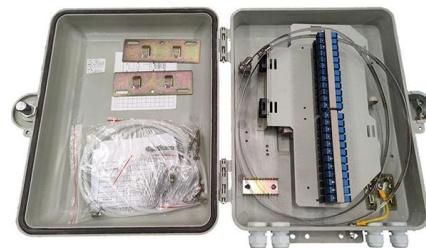

Organizing a Panel Box

Organizing a Panel Box To create an orderly panel, plan where everything will go and then methodically execute that plan.