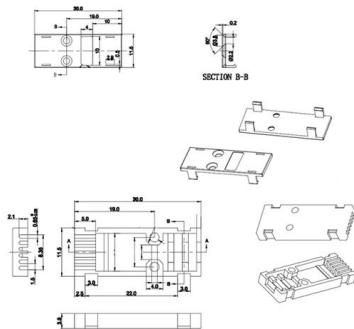

Amazon : OTTF 30 Pack Cable Raceways Hold

30 Pack Cable Raceways Hold Down Clamp, Support Washer Fit 4mm-6mm Wire Dia Basket Wire Mesh Cable Tray Visit the OTTF Store FREE Returns