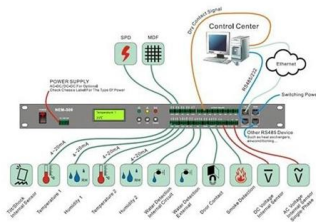

Cable Tray Clamp , Harsha Group

Cable tray clamps are essential components in cable management systems, providing a secure and reliable method for supporting and fastening cable trays to

Cable Tray Accessories , McMaster-Carr

Choose from our selection of cable tray accessories, including cable and hose trays, steel formable cable and hose trays, and more. Same and Next Day Delivery.

Amazon : Cable Tray Clamp

Made with chemicals safer for human health and the environment. Manufactured on farms or in facilities that protect the rights and/or health of workers. Discover more products with sustainability features.

Cable Tray Nut, Bolt, & Clamp Assemblies