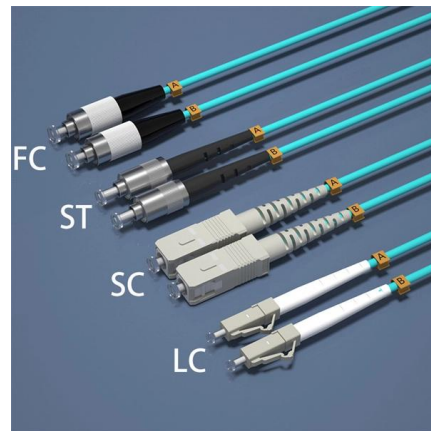

WebiTelecomms Cabling

Amazon : Cable Tray Clamp

VIVO No Drill Clamp-on 17 inch Power Strip Cable Management Tray, Under Standing Desk Steel Cord Organizer, Black, DESK-CM6L-B Add to cart 30 Pack Splice Washer Kit, Reinforced Joint Gridwall