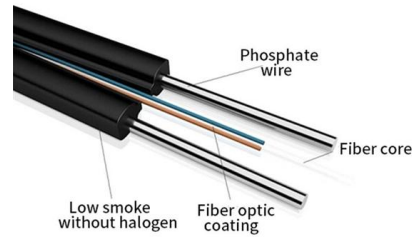

Shop cable tray for Sale on Shopee Philippines

Buy cable tray for sale at discounted prices on Shopee Philippines! Get your money's worth with these high-quality products and amazing discounts to go with it. Add to

Cable Tray Systems

Durable and reliable cable tray systems providing premium performance in commercial and industrial applications, available in a variety of materials to suit your needs.

Cable Tray Systems & Support Brackets , TechLine Mfg

Discover cable tray supports at TechLine Mfg. Choose from hangers, brackets, and clamps for your needs. Contact us today for custom or standard-sized brackets!