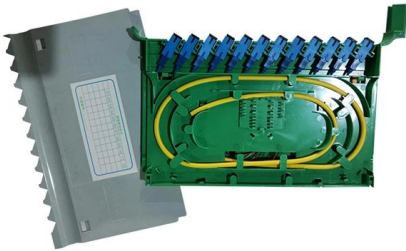

Shop cable tray for Sale on Shopee Philippines

Buy cable tray for sale at discounted prices on Shopee Philippines! Get your money's worth with these high-quality products and amazing discounts to go with it. Add to

Cable Tray Systems

Durable and reliable cable tray systems providing premium performance in commercial and industrial applications, available in a variety of materials to suit your needs.

Cable Tray Systems & Support Brackets , TechLine Mfg

Discover cable tray supports at TechLine Mfg. Choose from hangers, brackets, and clamps for your needs. Contact us today for custom or standard-sized brackets!