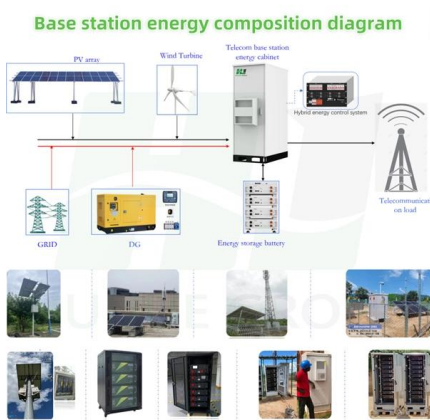

Cable Tray Accessories , Hangers, Supports & Fittings

Shop cable tray accessories including hangers, elbows, covers, and supports. RS Philippines offers durable fittings for industrial cable management systems.