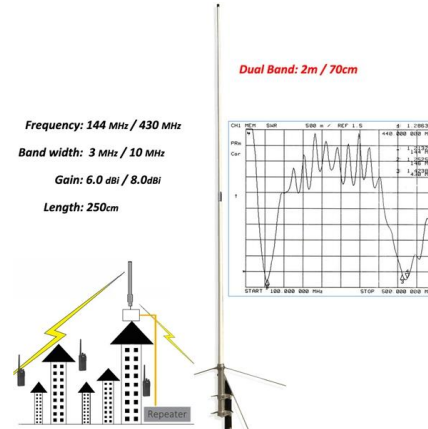

Fiberglass Reinforced Plastic (FRP) Cable Tray

Fiberglass Reinforced Plastic (FRP) Cable Tray SFSP FRP Cable management System is manufactured under the brand name "Intech", and is distributed