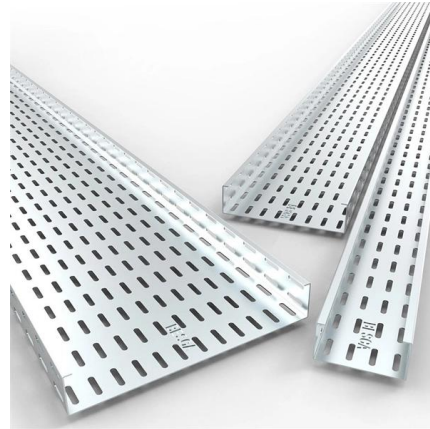

Fiberglass Cable Tray

FRP cable tray, also known as GRP tray, is a durable support system made from advanced resin and fiberglass reinforcement, designed to manage and protect

Fiberglass Reinforced Plastic (FRP) Cable Tray

SFSP-INTECH Fiberglass Reinforced Plastic Cable Management System is designed, manufactured, and tested to be installed in most harsh environmental

FRP Cable Tray

FRP cable tray with tray and ladder type has various colors and fittings to be used in the high corrosive and erosion outdoor applications.

FIBERGLASS CABLE LADDER TRAY

Enduro fiberglass cable ladder tray is designed specifically to endure the harshest environments and increase operational safety. Our products undergo world-class,

Fiberglass Cable Tray

Available in two main types - FRP/GRP Cable ladder and FRP/GRP cable trunkings - these systems are widely utilized in chemical plants, construction projects, and

FRP Ladder Type Cable Tray

FRP ladder type cable tray is made of a polymer matrix reinforced with fibers, such as glass fibers. These types of trays are used to support and organize the cables. Here, FRP is the