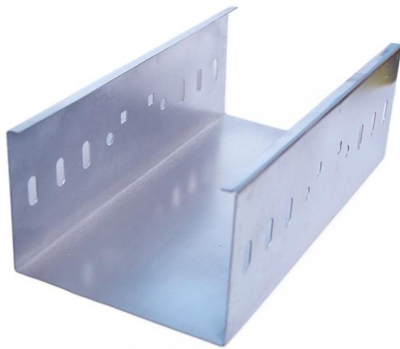

Available in two main types - FRP/GRP Cable ladder and FRP/GRP cable trunkings - these systems are widely utilized in chemical plants, construction projects, and

FRP Ladder Type Cable Tray

FRP ladder type cable tray is made of a polymer matrix reinforced with fibers, such as glass fibers. These types of trays are used to support and organize the cables. Here, FRP is the

FRP Cable Tray and Ladder System (Fiberglass Reinforced Plastic)

Kami memproduksi Cetakan, Fitting, serta Cable Tray (Kabel Tray) dan Cable Ladder (kabel Ladder), dan banyak lagi produk yang lain. Manfaat produk Fiberglass adalah adalah ketahanan terhadap

Ladder Type - GM ENGINEERS

Ladder type cable trays are a reliable, cost-effective, and durable cable management solution used in various industries. Their robust design, flexibility, and ease of installation make them an ideal choice

FIBERGLASS CABLE TRAY , Water Treatment and

This cable tray is available in 50mm and 80mm depths and suited for secondary and tertiary tray runs, as well as fiber-optic or low-voltage cables. Both cable ladder