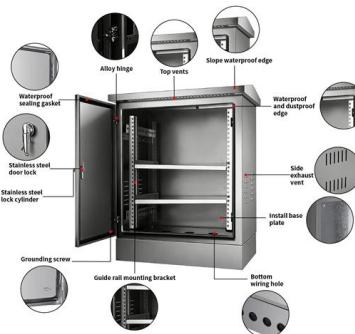

TEMPORARY POWER

Events Temporary electrical supplies are required for many different types of events. For example, television and film sets, theatre productions and concerts, both indoor and outdoor, have power