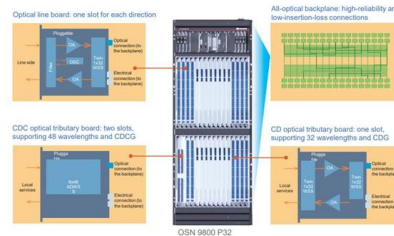

Introduction of Optical Modules on Huawei Switches

Introduction of Optical Modules on Huawei Switches On an optical network, a sender needs to convert electrical signals into optical signals before sending them to a