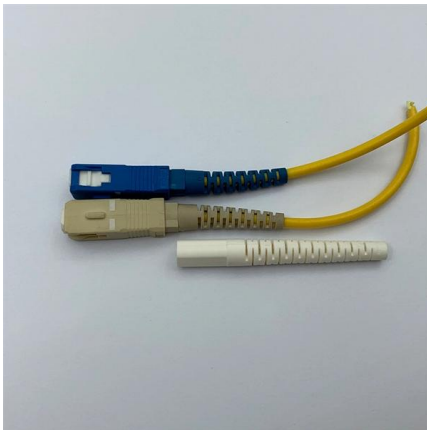

12 Pole Circuit Breaker Enclosure Distribution Box

12 Pole Circuit Breaker Enclosure Distribution Box . Australian stock and warranty. Our warehouse is located in Sydney.

LoRa handheld portable base station

Amazon .uk: Circuit Breaker Panels

Surface-mounted Distribution Box, 8 Module Circuit Breaker Distribution Box IP65 Waterproof Fuse Box Circuit Breaker for Indoor and Outdoor Use 4.3 (27) £899 FREE delivery Fri 8 May on your first

1 - 2 Way Plastic Distribution Box for Circuit Breaker

Features: 1. Made of high quality plastic material, this distribution box is durable and sturdy. 2. This distribution box is designed for 1-2 ways circuit breaker. 3. The