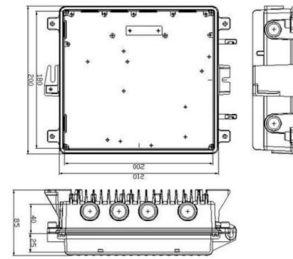

Distribution Box, Distribution Board for Power

Normally, a main switch, and in recent boards, one or more residual-current devices (RCDs) or residual current breakers with overcurrent protection (RCBOs) are also