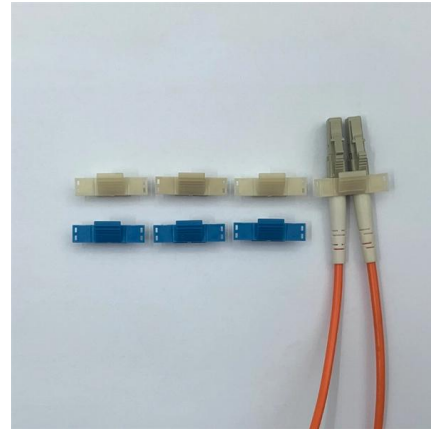

Distribution Box

Organize and protect your electrical circuits with our durable Distribution Boxes. These enclosures serve as the central hub for your home or business's electrical

Contact Us

For datasheets, pricing, or custom high-speed optical interconnect solutions, please visit:

<https://www.syropy.com.pl>