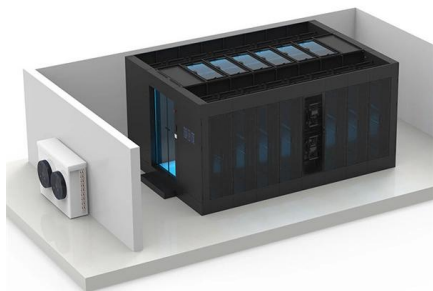

24 Ports Waterproof SC Connector Optical Fiber

SJ-FTTH-SK-24 24 ports waterproof SC connector optical fiber junction box is used for the splicing and interconnection of communication lines. It is waterproof with