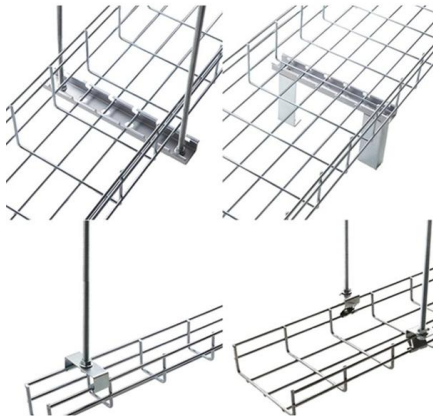

Ficha_AR-DB24P-B

The equipment is used as a termination point for the feeder cable to connect with drop cable in FTTx communication network system. The fiber splicing, splitting, distribution can be done in this box, and