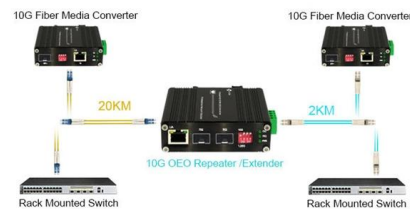

24 Core Fiber Optic Termination Box/ Junction Box

This box is used as a termination point for the feeder cable to

How to Install 24 Core Fiber Junction Box