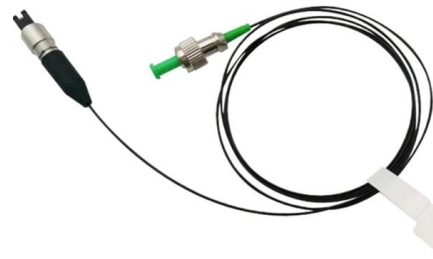

24 Core Fiber Optic Termination Box/ Junction Box

This box is used as a termination point for the feeder cable to

How to Install 24 Core Fiber Junction Box

Fiber Splice Closure

Aerial 12 24 Core PP ABS Material junction box fiber optic splice closure is one of the most important equipment for user access points and junction box. The fiber closure is used to protect and