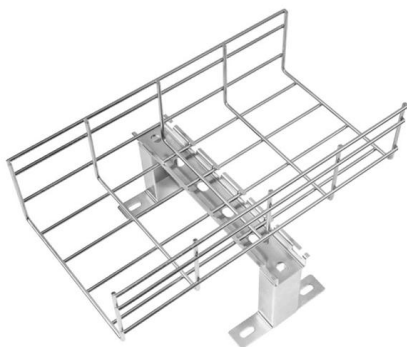

24 Core Fiber Optical Cable Joint Splice Closure

Made from imported PPR reinforced plastics, the box offers high strength, corrosion resistance, a mature structure, reliable sealing, and convenient construction. PPR