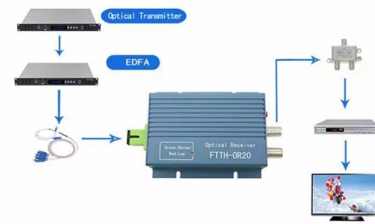

Innovations Driving Cabinet Power Distribution Unit Market 2026-2034

This growth is fueled by several key factors. Firstly, the expanding data center infrastructure globally necessitates sophisticated power management solutions, driving the demand

Power Distribution Cabinets

Ready to discuss your power distribution cabinet requirements? Our expert team is here to provide professional consultation and competitive quotations tailored to

Contact Us

For datasheets, pricing, or custom high-speed optical interconnect solutions, please visit:
<https://www.syropy.com.pl>