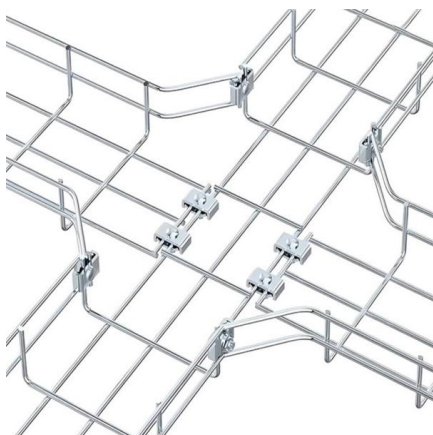

Cable Tray supplier in South Africa. We supply Wire Mesh, Perforated, and Return Flange Cable Trays. We also supply accessories for all

Powertel Telecom & Trade

POWERTEL offers a wide range of Telecommunication Equipment and Accessories on existing and new networks. We are supplying Posts and Telecommunications Corporation's in the Southern African

Cable Trays, Cable Management Trays

Browse our range of Cable Trays. Buy Cable Management Cable Tray, Wire Tray & Cable Baskets. The perfect cable management solution. Shop Today!

PRO Cable Management , Power Poles , Desk Power

Cable Management supplier in South Africa. We supply Ceiling Power Poles, Cable Tray's, Power Skirting, Desk Power Outlets, Steel Trunking

Cable Trays In South Africa

Applications of Our Cable Trays Our cable trays are ideal for various applications, including: Power plants and industrial facilities Data centers and telecommunication rooms Commercial buildings and