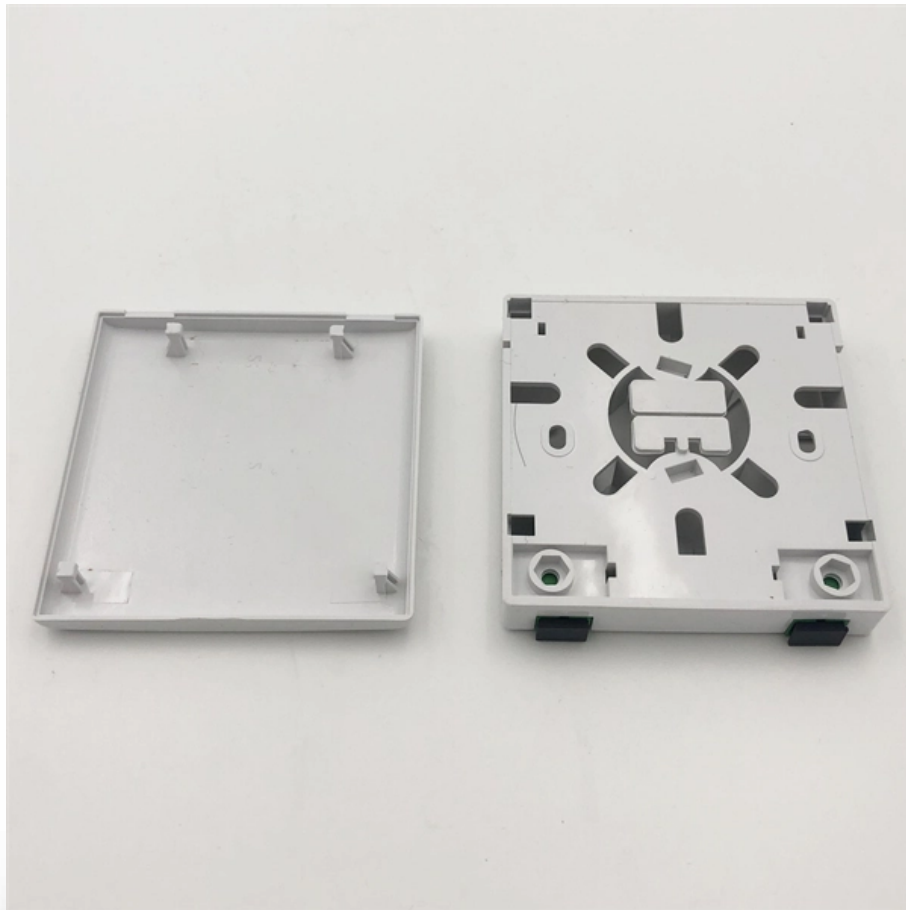

Syropy AI Connectivity

Source Manufacturer of Aluminum Alloy Cable Management Frames

Source Manufacturer of Aluminum Alloy Cable Management Frames

Aluminum Alloy Cable Management for Modern Workspaces

Discover durable, sleek aluminum alloy cable management solutions designed to organize office and home desks efficiently. Reduce clutter and enhance aesthetics with customizable, eco-friendly

The Aluminum Cable Ladder has a high loading capacity to manage dense cable transitions. Designed with a lightweight structural design, easy installation, and

**A French patent, a worldwide presence ,
Satie, Manufacturer of**

Custom Aluminum Cable Trunking Extrusion, China

Square cable trunking Square aluminum cable trunking is a rectangular conduit made from extruded aluminum alloy, designed to support, organize, and protect