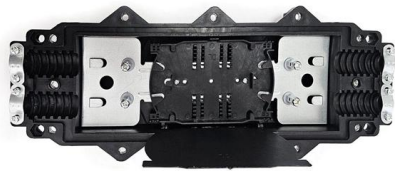

ABB saves time and labor with its comprehensive lines of metal framing and cable tray, including the industry's only 100% plated products, our 1 1/2" modular system, and hundreds of accessories to

Aluminium Cable Trays , EAE Electric

The Aluminum Cable Ladder has a high loading capacity to manage dense cable transitions. Designed with a lightweight structural design, easy installation, and

**A French patent, a worldwide presence ,
Satie, Manufacturer of**