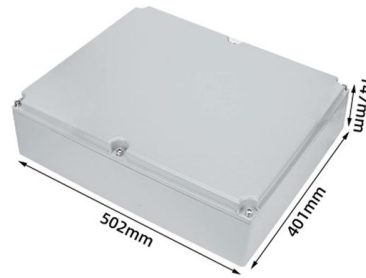

Better than a supplier, we are a business partner. , Satie

Satie is the only manufacturer dedicated to the design and production of wiring management frames for electrical control cabinets. Our team is working side-by

Aluminum Alloy Mounting Frame , Custom CNC

At HCAA, we manufacture aluminum alloy mounting frames with high precision CNC machining, ensuring exceptional dimensional accuracy, durability, and surface

Table mount cable management

Table mount cable management Buy it here