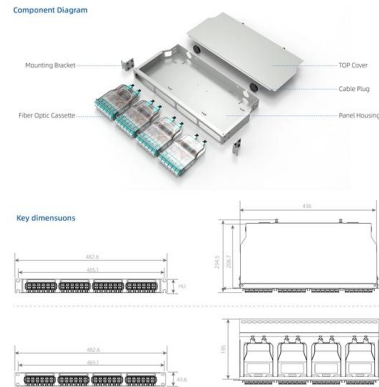

WireMesh Cable Tray Technical Data Sheet

Designed for the installation of cable routes of high-current light and motor distributions, low-current distributions, measurement, regulation and distribution of other media. All Rights Reserved.