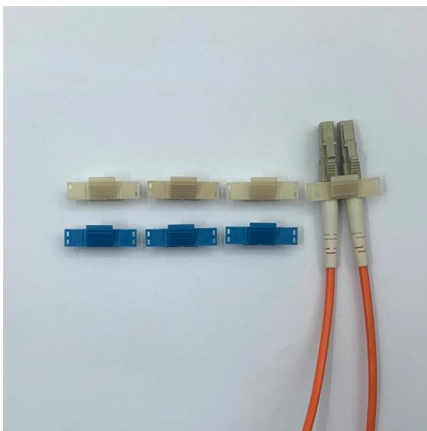

Metered & Switched Power Distribution Units (PDU)

Switched and metered Power Distribution Units (PDU) for critical business infrastructures. Sustainable switched power supply with monitoring.