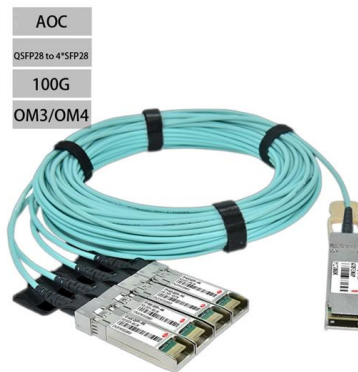

Modulare PDU - Smart Metering für Ihre IT

Modulare PDU - Smart Metering für Ihre IT
Extrem flexibel - die modulare PDU Wandel unterworfen und erfordert permanent Anpassungen an der IT-Infrastruktur. Mit einer modularen PDU können Sie