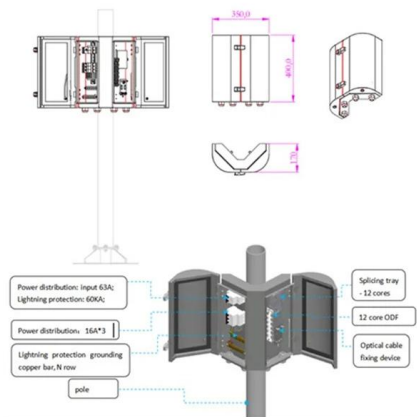

Campus Security Systems: The Ultimate Guide

Campus security systems require layered protection across large, complex environments. This ultimate guide covers components, features, costs,