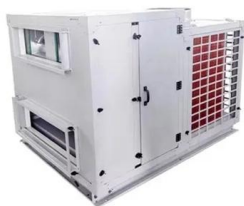

Mobile distribution boxes , OEG

Mobile distribution boxes in robust version as ideal solution for construction sites or workshops. In compact design, therefore, space-saving and easy to stow away.