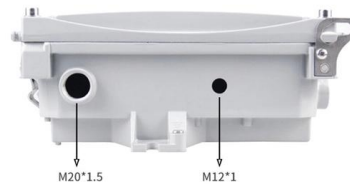

05 Mobile distributor boxes

Mobile distribution boxes Strong. Compact. Variable. On the construction site, in trade, for operational maintenance or for a large-scale electrical supply: no matter where, when and how you need power