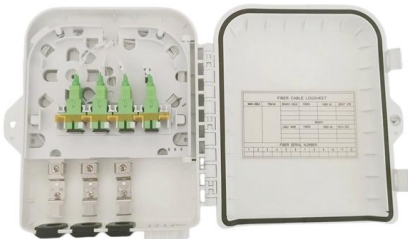

Mobile distribution boxes

Small power distribution box The standard range shown is designed to meet a range of needs and comply with regulations (accident prevention). You can count on our small distributors for a range of