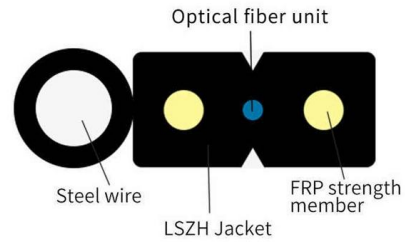

2026 Market Analysis Report: Fiber Optic Cable
Pricing Focus Region: Peru & Latin America
Report Date: January 2026 1. Market Overview
As of early 2026, the global fiber optic cable market has