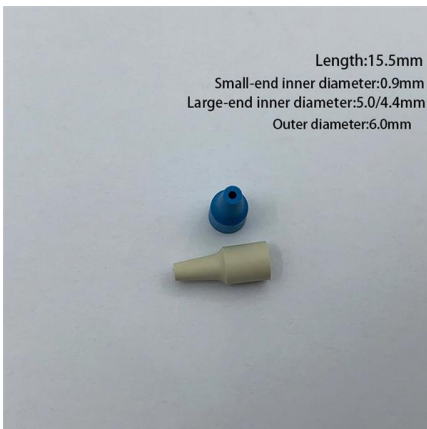

2026 Market Analysis Report: Fiber Optic Cable
Pricing Focus Region: Peru & Latin America
Report Date: January 2026 1. Market Overview
As of early 2026, the global fiber optic cable market has