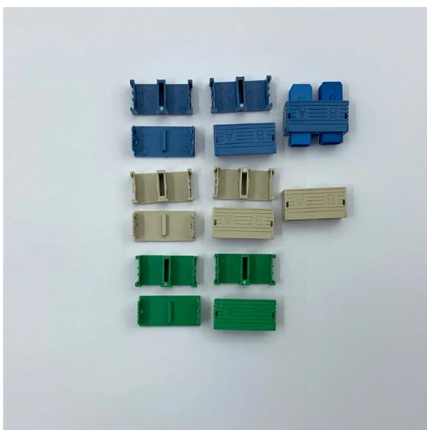

Cable Matters Plenum Rated Duplex OS2 Single Mode Fiber Optic

These fiber optic patch cables are OS2 rated for the extreme demands of SAN networks. They are precision factory tested for insertion and return loss to ensure transmission performance per TIA-568