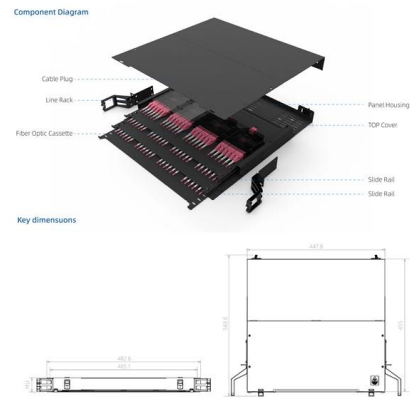

Optimize Fiber Internet Speed

Optimize your fiber-optic internet with tips on hardware, router placement, and troubleshooting for top speeds.