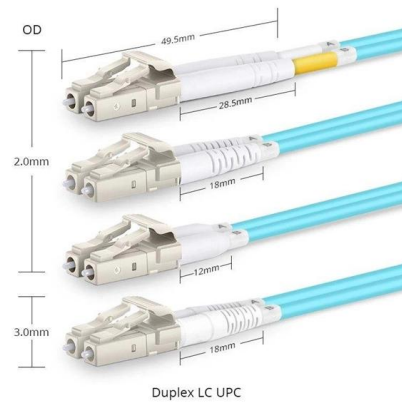

Hi there, I have a 1GB/s Fiber Optic internet connection but the internet is not as fast as I would hope. Due to a high amount of signal loss in my

Contact Us

For datasheets, pricing, or custom high-speed optical interconnect solutions, please visit:
<https://www.syropy.com.pl>