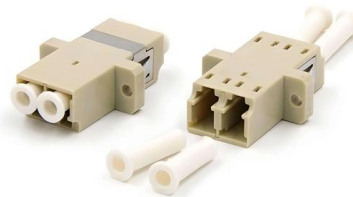

Slovenia delivery date optical distribution box 4 cores

Slovenia delivery date optical distribution box 4 cores

Hier sollte eine Beschreibung angezeigt werden, diese Seite lässt dies jedoch nicht zu.

4 Core PLC/SC Adapter Fiber Optic Distribution Box

The Fiber Optic Distribution Box is a multifunctional termination point to connect feeder cables with drop cables in FTTX communication network

ODF-E-144 8U optical distribution frame 144 Cores

144 Cores Optical Distribution Frame Overview
Fiber Management Tray also called ODF Distribution Box, Integrated Splicing and Distribution ODF. It is mainly used

4 Cores Fiber Optic Distribution Box

ODF 4 Core The fiber optic distribution frame, in one hand, there is the fiber optic cable, the other end is the pigtail, it is a equipment that one cable split into a