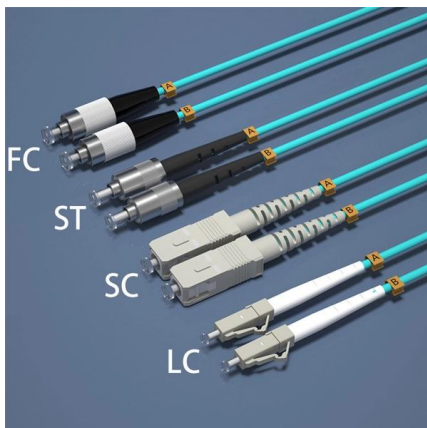

Optical Distribution Box , Fiber distribution box

Fiber distribution box is made of high-strength engineering plastics, anti-UV, anti-aging ability. The distribution box is sealed adopts buckle + two screw type