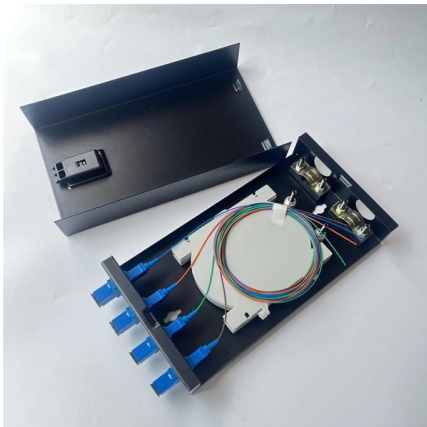

Equipped with an ITU-T G.984 compliant 2.5G Downstream and 1.25G Upstream GPON interface, this device supports triple-play services including voice and high

6 Best Optical Network Terminals [2025 Bestseller]

Discover the 6 best optical network terminal modems from VSOL, offering high-speed connectivity, reliability, and advanced features for homes and

The GPN-SFP is a device that integrates the functions of a traditional Optical Network Terminal (ONT) or Optical Network Unit (ONU) into a compact Small