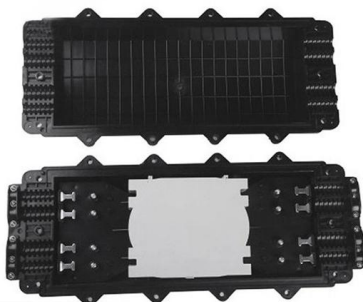

Slovakian ONT Optical Network Terminal 2 5G

Slovakian ONT Optical Network Terminal 2 5G

XZ005-G6 , 1-Port 2.5GE LAN XPON Terminal

XZ005-G6 is a next-gen XPON terminal ideal for Fiber to the Home solutions, offering transmission rates of up to 2.488 Gbps, an XPON port for high-speed internet access, and a 2.5 Gigabit Ethernet port

FlexSym Optical Network Terminal 205 (ONT205)

The Tellabs FlexSym® Optical Network Terminal 205 (ONT205) offers 5-ports of Ethernet and multiple deep fiber mounting options. The Tellabs FlexSym ONT205

GigaPoint ONTs and ONUs , Calix

Understanding GPON ONU: A Comprehensive Guide -

GPON ONU is a terminal device that converts optical signals into electrical signals, providing high-speed broadband connections with multiple service interfaces.

ONT What is it and how is it used in a fiber network?

What Is an ONT? ONT stands for Optical Network Terminal. It's the device that: Connects directly to a fiber optic line run by your Internet provider
Converts that