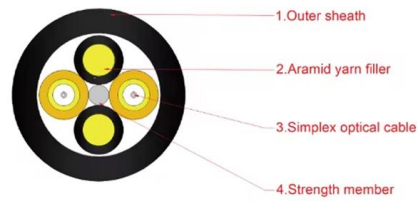

The Cave of Prophecies is a seasonal area added to Isle of Dawn, introduced along with the Season of Prophecy in Patch 0.11.0. All the quests, spirits, and activities

Sky: Children of the Light Guide, Tips, Cheats & Strategies