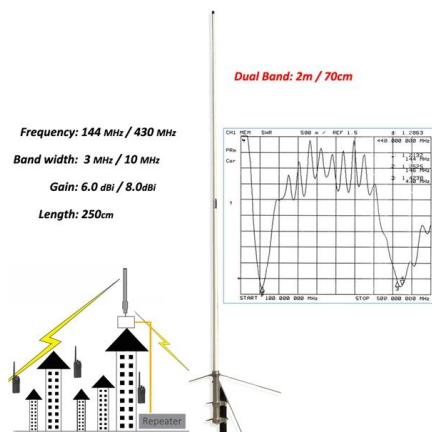

3M Length High Speed Transmission Single Mode LC LC Fiber Optic Patch Cord

This patch cord is a single mode type, inside of the fiber is 9/125um, out jacket is yellow color. The material of the single mode LC connector patch cord is PVC, the price is much cheaper. We also can