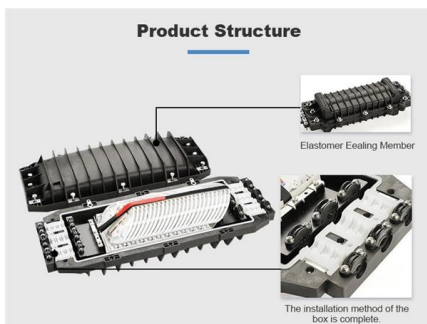

Amazon : Fiber Optic Cables: Electronics

FLYPROFiber- 2M-6Pack LC to LC Single Mode Fiber Patch Cable OS2, SM Fiber Optic Cable, SMF Singlemode Fiber Jumper Cord, Duplex, 9/125um, Yellow, LSZH, 2M (7ft)-6Pack 200+ bought in