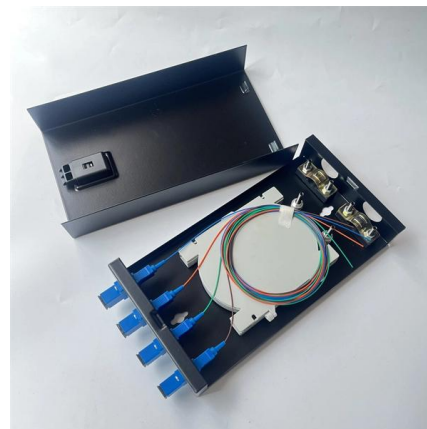

Fiber Optic Interconnects, Patch Cords & Pigtails

Not finding what you're looking for? Something went wrong. If the problem persists contact the administrator. © 2026 Panduit Corp. All Rights Reserved.