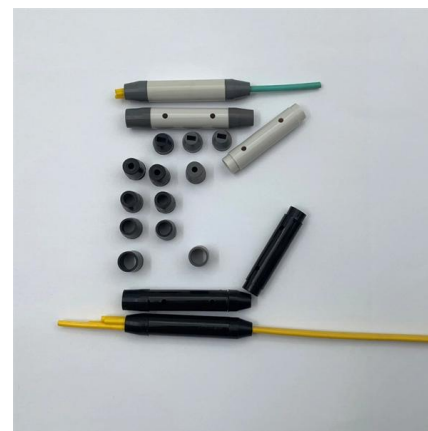

400M FC-ST Duplex Singlemode Fiber Optic Cable 9/125

More from Ultra Spec Store Fiber Optic Adapter Cable ST (Female) to LC (Male) Singlemode (9/125) Duplex 1FT (YELLOW) $14.95