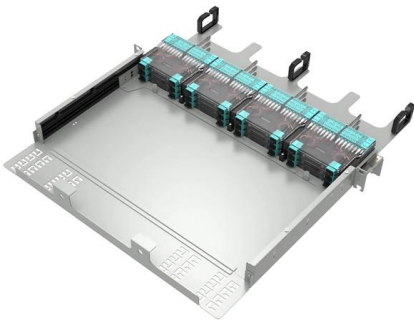

4M SC-SC Duplex Singlemode Fiber Optic Cable 9/125 LSZH

4 Meter Length Singlemode (9/125) LSZH SC-SC Duplex 2 strand Fiber Optic Cable.

Fiber Optic Adapter, Single Mode, LC/APC Duplex Adapter

LC Single Mode Duplex with APC Polish and SC Simplex Footprint for Fiber Optic Adapter. The LC duplex fiber optic adapters have an SC simplex footprint with