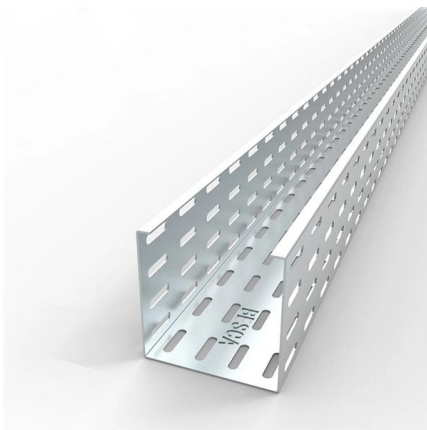

LC Female to LC Female Single Mode Duplex Adapter: This type of singlemode fiber adapter delivers two-way data transfer connections backed by the small footprint of LC fiber latches.

4M FC-ST Duplex Singlemode Fiber Optic Cable 9/125 LSZH

4 Meter Length Singlemode (9/125) LSZH FC-ST Duplex 2 strand Fiber Optic Cable.

Complex HF-TSX04LC 4-Channel Duplex LC XTREME Tactical Single Mode

The Complex HF-TSX04LC XTREME Tactical Fiber Optic Cable is a high-performance, rugged, cut- and rodent-resistant field-deployable fiber cable built for harsh environments like outdoor broadcasting,