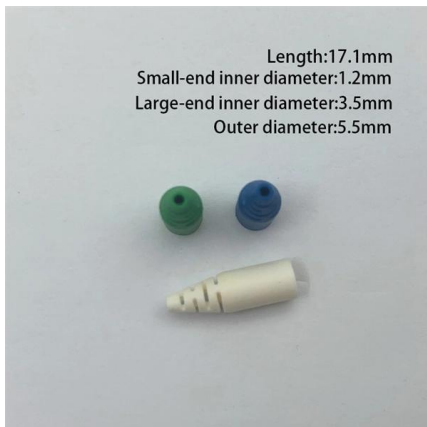

SC/APC Singlemode Duplex Fiber Adapter - A Buyer's Guide

One of the most essential yet often overlooked components in a fiber network is the SC/APC Singlemode Duplex Fiber Adapter. In this buyer's guide, we will walk you through what it is,

Lc To Lc Coupler, Single Mode Lc Fiber Coupler, Lc/upc Duplex Adapter

Koop STARTECH Lc To Lc Coupler, Single Mode Lc Fiber Coupler, Lc/upc Duplex Adapter, Fiber Optic Lc Coupler For Patch Panel (LCLCSMCOUPLER) met snelle levering en eersteklas

Contact Us

For datasheets, pricing, or custom high-speed optical interconnect solutions, please visit:
<https://www.syropy.com.pl>