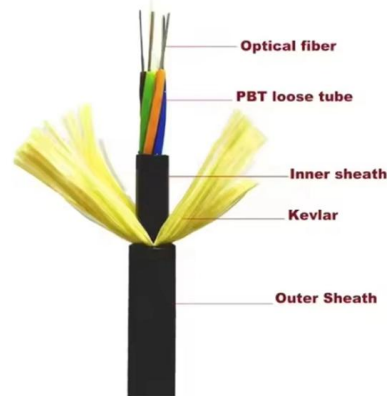

Single Mode vs. Multimode Fiber Optic

There are two main types of fiber optic cables: single mode and multimode. Although they can do the same job in some instances, the different

Fiber Panels, Modules & Cassettes

Explore CommScope's efficient and scalable fiber splice panels designed for seamless connectivity. Accommodating LC, SC, and MTP/MPO connectors,

Fiber Optic Adapters: Everything You Need to Know

Fiber optic adapters are designed for both multimode and single-mode cables. Single-mode adapters offer more precise alignment of the tips of the connectors

Amazon : Fiber Optic Adapter

4Pcs Visual Fault Locator Fiber Adapter, Fiber Optic Connector, Single Mode 9/125um FC Male to LC Female Hybrid Optical Fiber Converter Adapter Compatible with Optical Power Meter Visual Fault

Adapter Fiber Single-Mode SC/APC Duplex

This adapter is used in high-speed, long-distance equipment applications such as telephone, cable television, and high-speed internet. It is designed with a duplex,