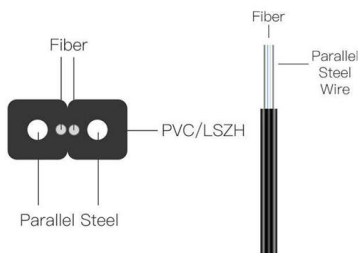

SIXIANTO E2000/APC Fiber Optic Adapter, Single Mode Fiber

Key attributes Mode Singlemode Simplex/Duplex simplex Type fiber optic connector Model Number E2000/APC Brand SIXIANTO Place of Origin Guangdong, China Description E2000/APC Housing