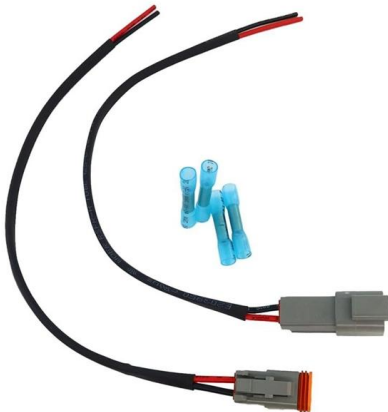

10/100/1000 Base-T RJ-45 copper media or vice versa.

BEYONDTECH 3m (9.84ft) LC to SC Fiber Patch Cable

This LC to SC single mode fiber patch cable is ideal for GPON, FTTX, and passive network applications. Flexible and Durable: Operates from -4° to 158°F (-20°C to

LC/SC 9/125 Single mode Simplex Fiber Patch Cable,

With LC to SC connectors, the FCA-S1SR-LCSC-10M fiber patch cable from L

Used Fiber Optic Internet Cable LC/UPC To SC/APC Armored Single Mode

When you click on links to various merchants on this site and make a purchase, this can result in this site earning a commission. Affiliate programs and affiliations include, but are not limited to, the eBay

1PCS Single-Mode Single-core Optical Fiber Jumper ST-LC-FC-SC

About this item Network Transceivers 1PCS single-mode single-core optical fiber jumper ST-LC-FC-SC optical terminal transceiver switch module SC-SC pigtail carrier grade

Duplex Singlemode 9/125 Fiber Optic Cable LC-SC,

This singlemode duplex fiber optic LC/SC Ethernet cable is manufactured from

1M / 3ft SC/APC to LC Fiber Optic Patch Cable

Buy 1M / 3ft SC/APC to LC Fiber Optic Patch Cable - Single Mode - SIMPLEX - OS1-9/125um (1M, SC/APC to LC) online in Kuwait and get this delivered to your address anywhere in the Kuwait.