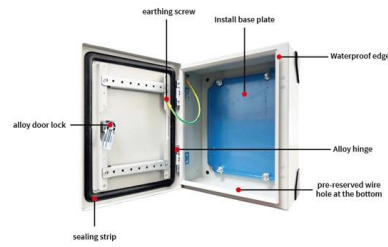

12 Cores MTP® / MPO

12 Cores MTP® / MPO - LC Singlemode OS2 Fanout Breakout Fiber Optical Cable The single-mode and multimode MPO/MTP® products are multi fiber connectors