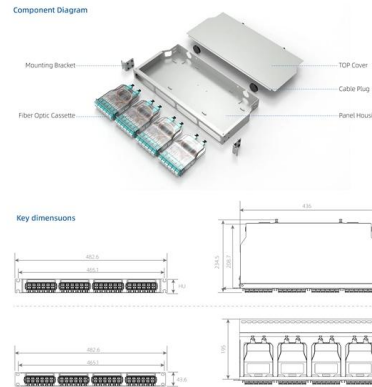

3M FC to FC Outdoor Armored Duplex 9/125 SM Fiber

Amazon : Jeirdus 3M FC to FC Outdoor Armored Duplex 9/125 SM Fiber Optical Patch Cord 3Meters 10FT Singlemode : Electronics