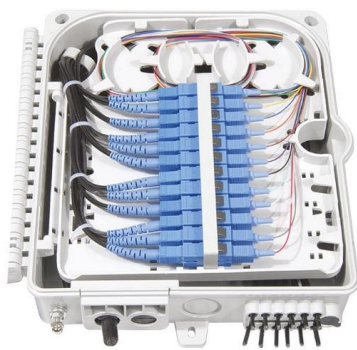

Fiber Optic Patch Cables: The Complete 2026 Buyer's Guide

Confused by LC, SC, MPO, UPC, and APC? This complete fiber optic patch cable guide covers connector types, single-mode vs multimode, insertion loss specs, and how to choose the right