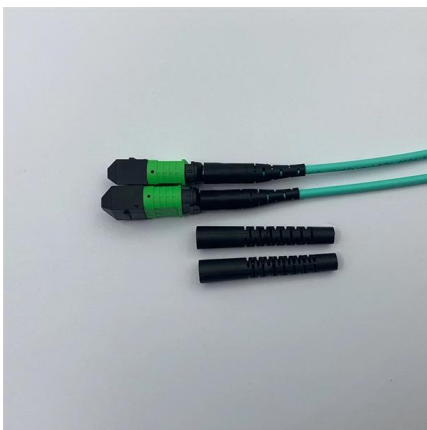

### FIBER PATCH CABLES DATASHEET

Fiber optic patch cables are ideal for supporting high speed telecommunication network fiber applications. They are manufactured and tested in compliance with TIA 604 (FOCIS), IEC 61754 and

### NassauNationalCable 4 Meter 2 Fiber Opti-Core Optic Patch Cord

[/pdf] About: This is a 4-meter long fiber optic patch cord that contains two single-mode optical fibers. OS1 and OS2 are classifications for single-mode optical fiber used in various

### **Simplex Duplex Fiber Optic Cable, LSZH Patch Cord CCTV Application**

Pigtail is a length fiber cable with only one connector fixed on one end. If both sides of the connector or its end-face are different, we call it hybrid patch cord. According to the transmission medium, it