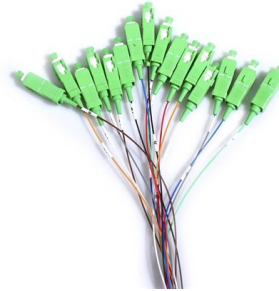

Compare fiber terminal box vs junction box in functions, applications, and installation. Learn which suits FTTH fiber vs electrical wiring.

Fiber Optic Termination Panel , 1 Stop Fiber Optic

Fiber Optic Termination Panel (FTP 14-28) An applicable fiber optic pigtail splice that is applied to a terminal access links FTTH access system. The housing can be

FTTH Fiber Optic Terminal Box / Junction Box / Fiber Optic

This Fiber Wall Socket (FWS) is used as a termination point for the feeder cable to connect with drop cable IB/UG or Fiber Optic Patch Cord in FTTH communication network system.