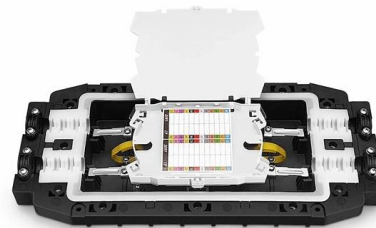

Singapore Fiber Optic Supplier

Pearlyond Technologies Singapore is a leading fiber optic supplier specialize in manufacturing and sales of fiber optic patch cords and fiber optic test equipment, the company is well known for the quality