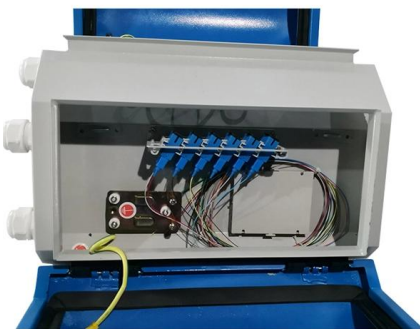

Fiber Optic Termination Box , 1 Stop Optic Fiber

Fiber Optic Termination Box (FTB2) can be multi-used to achieve a variety of fiber optic cable in multi-mode access, and fixed fiber optic cable.

Din Rail Fibre Optic Terminal Box Manufacturer & Supplier in

NORDEN DIN Rail-Mounted Fibre Optic Terminal Box is a compact fibre management enclosure designed for installation inside control cabinets, or telecom racks. It provides a secure and organized

Fiber Point Installation Singapore: Everything You Need

Singapore's digital infrastructure ranks among the world's best, with fiber optic networks delivering lightning-fast internet speeds to homes and businesses. A