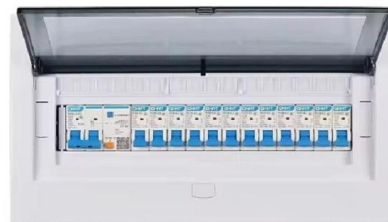

Fibre Optic Metal Distribution Box Manufacturer & Supplier in Singapore

Norden is the leading Fibre Optic Metal Distribution Box manufacturer and supplier in Singapore. Buy Fibre Optic Metal Distribution Box in Singapore at the best price from Norden for a quality purchase.