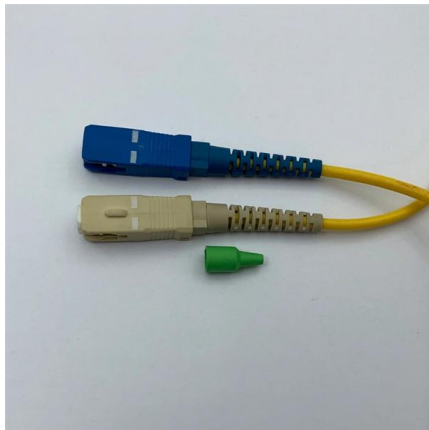

Fibre Optic Distribution Box External Manufacturer & Supplier in Singapore

It's available in different sizes with splice trays, cable management for splicing incoming and outgoing cables comes with locking and earthing systems with the complete protection of fibre cables and