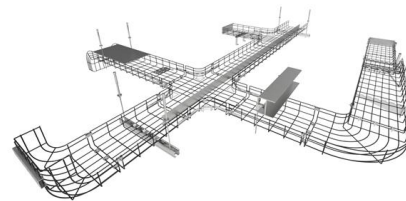

Fibre Optic Patch Panel Accessories & Termination Boxes , RS

A range of accessories designed to be used with fibre optic patch panels including enclosures, demarcation boxes, outlet boxes and other add-ons which help to build an efficient and effective

Din Rail Fibre Optic Terminal Box Manufacturer & Supplier in Singapore

Buy Din Rail Fibre Optic Terminal Box at the best price from Norden Communication, one of the leading manufacturers and suppliers of Din Rail Fibre Optic Terminal Box in Singapore.