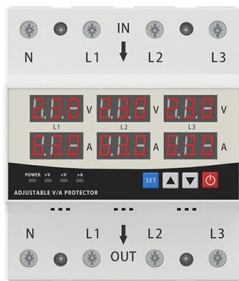

### Roset 4 Core SC CATV/FTTH Indoor Terminal Box FO Fiber Optic Optic

? Roset 4 Core Sc Catv/Ftth Indoor Terminal Box Fo/Fiber Optic/Optic ???? Roset 4 Core SC CATV/FTTH Indoor Outlet/Panel/Terminal Box FO/Fiber Optic/Optic Please click on SHOP FAVORITE for

#### CURRENT STATUS CLEARLY VISIBLE

IT CAN CLEARLY SHOW THE CURRENT STATUS AND VOLTAGE STATUS, WITH EFFICIENT OPERATION AND RAPID RESPONSE.