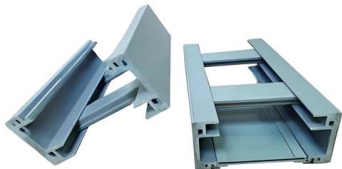

This swing type ODF is a rotary (swing-out) type fibre optic distribution frame, designed for easy access to splicing and termination without disturbing existing fibre connections. It is ideal for high-density

Optical Distribution Frame (ODF) , Fiber Optic Distribution Panel

ODF is used in the terminal access link of FTTH system. It is a device that splices, distributes, and splits optical fibers and provides protection and management of optical fibers.

Fiber Panel Supplier in Singapore

Our Fiber Pigtails serve as vital connectors between fiber optic cables and optical receivers, facilitating seamless data transmission within networks.

Product Type

Frames, Panels, Cassettes & Modules Frames, Panels, Cassettes & Modules ensure superior protection, reliability and scalability for your indoor networks.