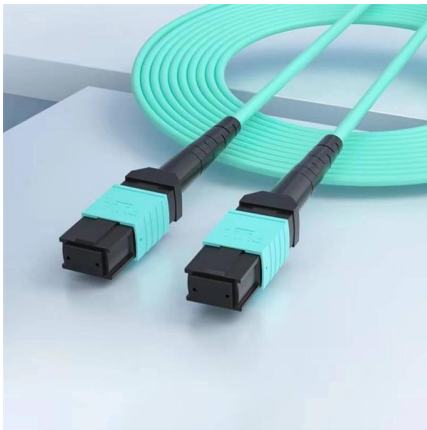

DwyerOmega , Shop for Sensing, Monitoring and

Explore DwyerOmega's comprehensive range of industrial sensing, monitoring, and control solutions from thermocouples to pressure transducers engineered for

GPX58 Modular Fiber Distribution Frame

GPX58 Modular Fiber Distribution Frame patch panels are an indispensable and versatile component in modern telecommunications and data network infrastructure. The rapid development of

Fiber Panel Supplier in Singapore

From Fiber Adapter Packs to Ultra-High Density (UD) and Enhanced High Density (EHD) panels, each component within our Fiber Panel Portfolio is meticulously