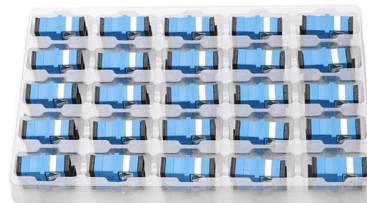

HIGH DENSITY FLOOR STANDING FIBRE OPTIC DISTRIBUTION FRAME

This fiber optic distribution frame is a high-capacity, high-density fiber distribution frame designed for the termination, connection, distribution, and management of optical fibers in access networks, enabling