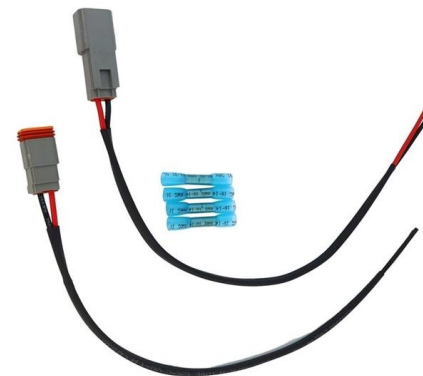

Electrical Cabinet - TPP Power Integrated Pte Ltd.

The cabinet can be operated manually or automatically. Application: Installation range in outdoor equipment clusters in industrial factories, urban areas, parks,