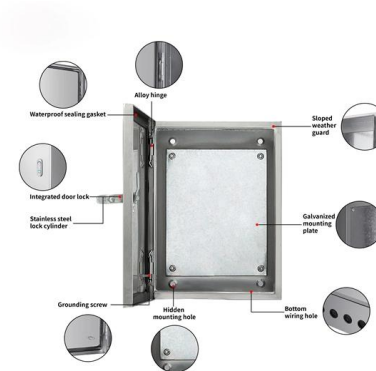

Distribution Box

Dreamfly Electrics Co.,Ltd is a professional Distribution Box Manufacturer in China, it offers one-stop customized box service for customers. Every client can customize