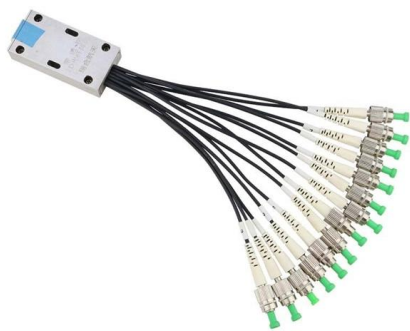

China Electrical Distribution Box: Compact Design for Space-Saving

Modern distribution boxes from China are engineered to house the same (or better) electrical capacity in a package that's 30-40% smaller than traditional models.