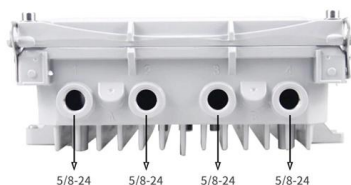

Fiber Patch Panels: A Beginner's Guide , RLH

Fiber optic patch panels are enclosures that act as a distribution hub for fiber cable. A bulk (multi-strand) fiber cable enters the patch panel and then each fiber strand