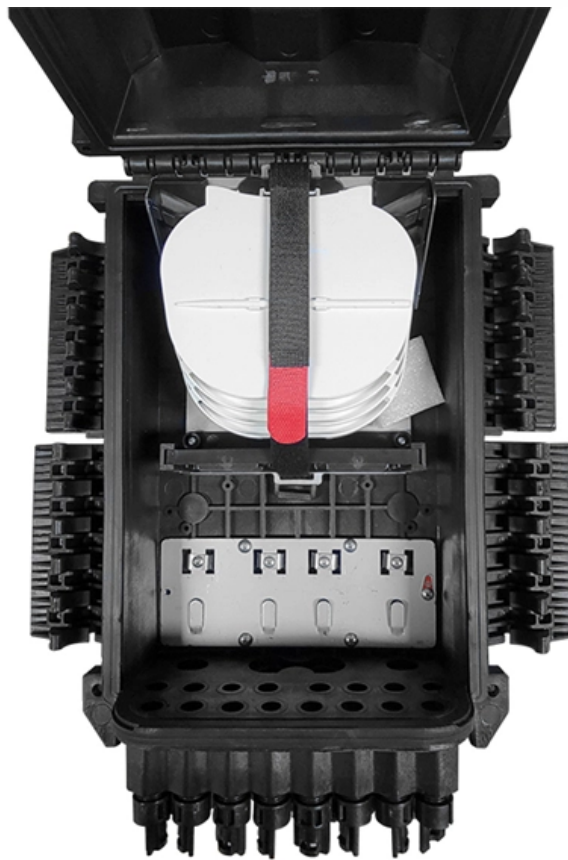

# Simple Fiber Optic Panel

## Simple Fiber Optic Panel

---

### Fiber Patch Panel: The use in Fiber Optic Installation by

Fiber patch panel is essentially a panel that enables the connection of several fiber patch cables with several pieces of optical equipment.