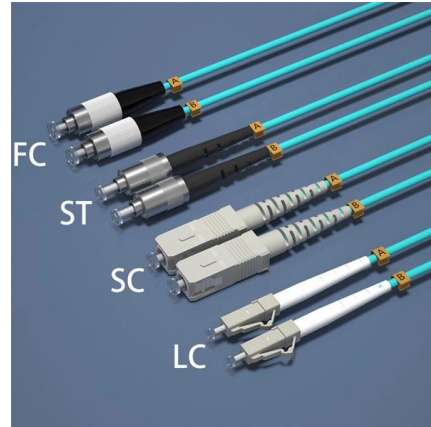

Metro Cable Takes the Lead

Metro Cable is driving its CSR contribution towards enhancing the digital environment of critical and essential services in Sierra Leone; as they are

Sierra Leone: Govt justifies unbundling of fibre optic asset

Sierra Leone Cable Limited (SALCAB) is an Optical Fibre infrastructure company incorporated as a limited liability company in 2012 which is entirely owned by the Government of

Sierra Leone Cable

Sierra Leone Cable. 6,945 likes. Sierra Leone Cable Limited (SALCAB) is a wholly government owned optical fiber infrastructure compan