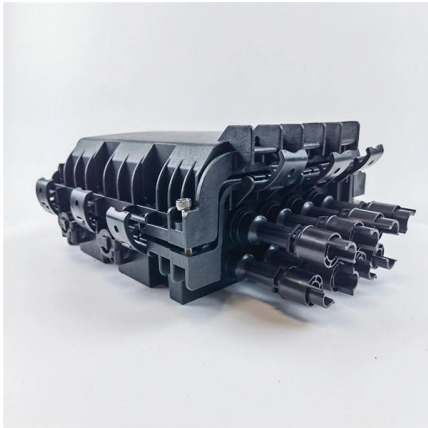

Home

Connecting The Unconnected Leonecom is a neutral fiber optic operator working as a private partner with the Government of Sierra Leone to oversee the national