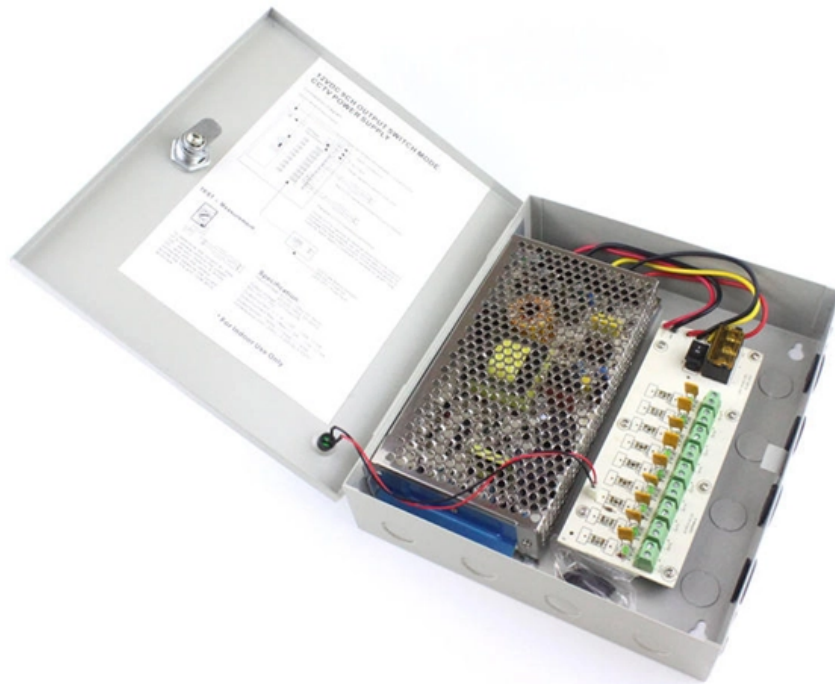

Syropy AI Connectivity

Sierra Leone Branch Optical Cable Company