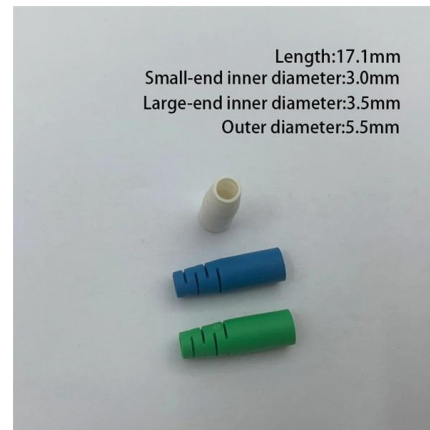

Composite Fiber Optic Cable and PoE Switch A Comprehensive

Welcome to our in-depth guide on setting up a powerful and efficient network using Composite Fiber Optic Cable and a PoE Switch.