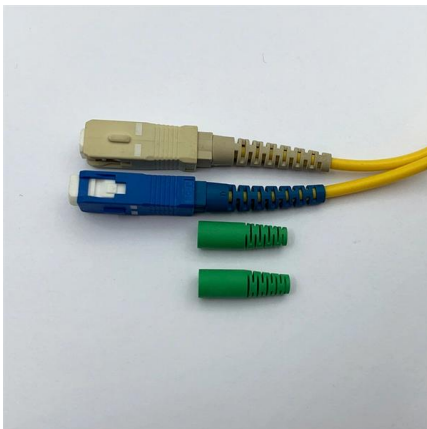

Servo Power Boxes / Power Expanders

Servo Power Boxes / Power Expanders Quality rc components, great service, fair real world prices.

ServoCity® Servos, goBILDA, Gears, Motors and More!

Welcome to ServoCity where you can get the parts you need to bring your ideas to life! From servos to switches, from actuators to Actobotics, we work hard to bring you the best components backed by