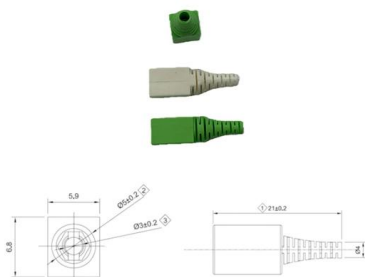

Power Distribution Boxes Explained Simply

Learn what a power distribution box is, how it works, key components, types, and why it's vital for safe and efficient electrical systems.