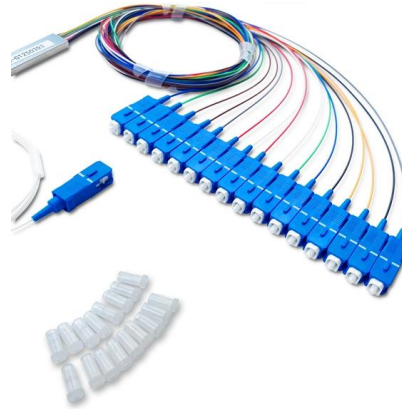

Site Boxes in stock at One Elec: express delivery

A site box is an electrical device used on temporary sites such as construction sites, market stalls, campsites and trade fairs. It provides temporary electrical distribution before the electrical panel is