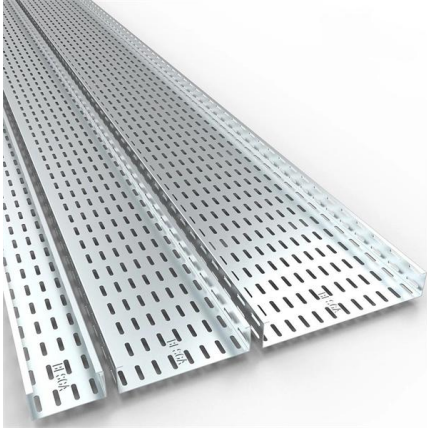

Selection of Bronze Plate for Distribution Boxes

Overview

Interactive Bronze Wear Plate Selector: Get Instant Recommendations for Your Application Stop guessing. Team up with us to transform your business Get Your Instant Quote High-Performance Self-Lubricating Bronze Bushing Solutions & Technologies. Benefitting from high wear and fatigue resistance, excellent forming properties and good weldability, we supply bronze plate products to the highest quality and specification. Why purchase from Smiths?

We differ from many stockholders - our bronze plate stock is available to you in a vast range of. Wieland Concast provides a standard-stocked inventory of bronze rectangles in C93200 Leaded tin bronze (SAE 660 Bearing Bronze), and C95400 and C95900 Aluminum bronze alloys.

Selection of Bronze Plate for Distribution Boxes

Understanding Distribution Boxes:A Comprehensive Guide

Understanding its significance, this article covers what a distribution box is, how it functions, its structure, the various types available, and how it